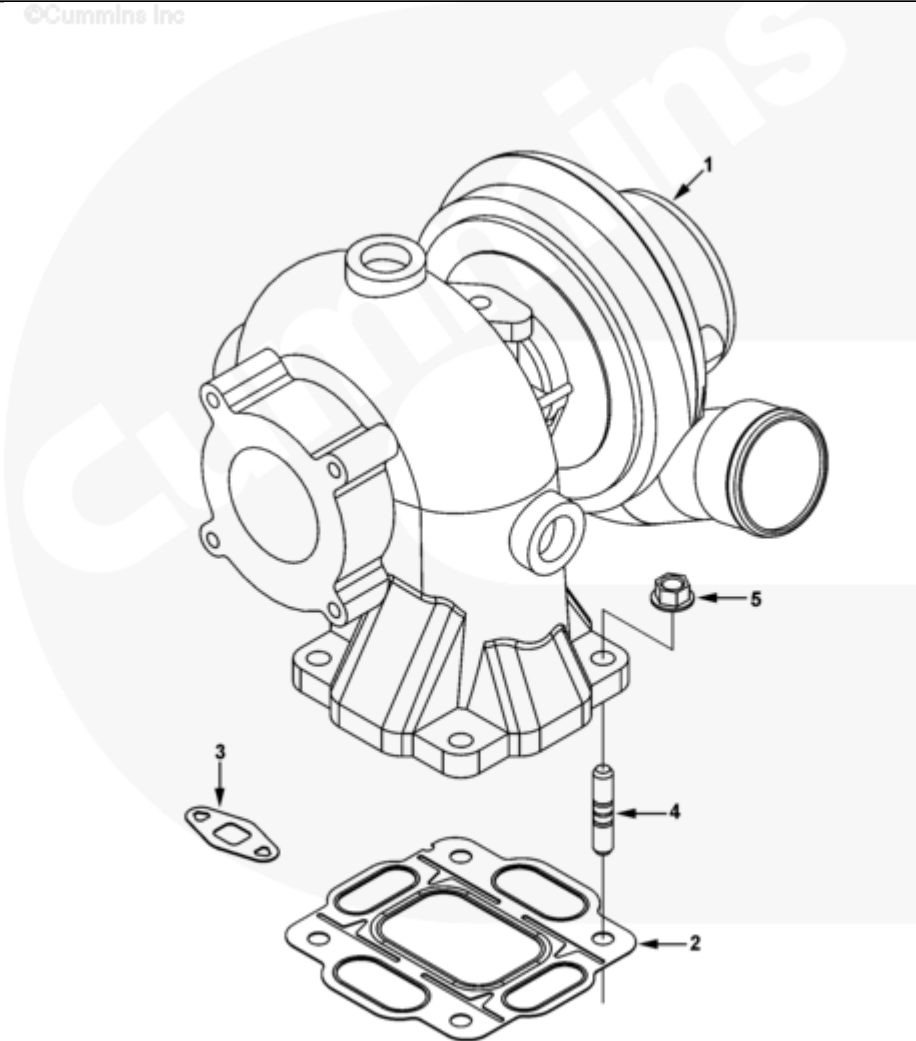

Parts Catalog - Option Detail

| Electronic Parts Catalog - Option Detail | | | | |
|--|--|---------|-----------|-----------|
| Option | Group | Graphic | Film Card | Date |
| PP97082 | 10.05 | tb953gb | Z | 12-FEB-97 |
| Engines | 6C8.3, C GAS PLUS CM556, G8.3, G8.3 CM558, GTA8.3 CM558, ISC CM2150, ISC CM554, ISC CM850, ISC8.3 CM2250, ISC8.3 G CM2180 C101, ISL CM2150, ISL CM554, ISL CM850, ISL G CM2180, ISL8.9 CM2150 L110, ISL8.9 CM2880 L112, ISL9 CM2150 SN, ISL9 CM2250, ISL9 CM2350 L101, ISL9 CM2350 L111, ISLE4 CM850, L GAS PLUS CM556, L8.9, L8.9 L121, L8.9G CMOH2.0 L125B, L9 CM2350 L116B, L9 CM2350 L119B, L9 CM2350 L120C, L9 CM2350 L123B, L9.3 L105, L9.5 L117, L9N CM2380 L124B, QSC8.3 CM2250, QSC8.3 CM2880 C102, QSC8.3 CM554, QSC8.3 CM850(CM2850), QSL9 CM2250, QSL9 CM2250 L115, QSL9 CM2350 L102, QSL9 CM2350 L107, QSL9 CM2350 L118, QSL9 CM2350 L122, QSL9 CM554, QSL9 CM850(CM2850), QSL9 G CM558, QSL9 M CM2250 L106, QSL9.3 CM2880 L113 | | | |

tb953gb

SMALL | MEDIUM | LARGE

| Cart | Ref No | Part Number | Part Description | Required | Remarks |
|------------------------------|--------|-------------------------|---------------------|----------|---|
| View My Cart | | | | | |
| | | PP97082 | Turbocharger | | Watercooled turbocharger for...(More) |
| | | | | | 6CTA sea water aftercooled |
| | | | | | engines. Rear mount |
| | | | | | turbocharger location with |
| | | | | | side out exhaust on exhaust |
| | | | | | side of engine. |
| | | | | | |
| <input type="checkbox"/> | | 3802639 | Turbocharger | 1 | H2D |
| | 1 | 3535043 | Turbocharger | 1 | |
| <input type="checkbox"/> | 2 | 3921926 | Turbocharger Gasket | 1 | |
| <input type="checkbox"/> | 3 | 3519807 | Turbocharger Gasket | 1 | Holset P/N 3914388 |
| <input type="checkbox"/> | 4 | 3907978 | Stud | 4 | M10 x 1.50(Both Ends) x 50 |
| <input type="checkbox"/> | 5 | 3902662 | Hexagon Flange Nut | 4 | M10 x 1.50 |